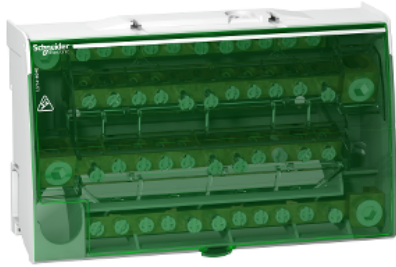

## Linergy DS - screw distribution block 4P - 160A - 48 holes

LGY416048

### Main

Range	Linergy
Product name	Linergy DS
Product or component type	Distribution block

### Complementary

Mounting support	DIN rail
Range compatibility	Prisma G Prisma P Prisma PH Prisma Pack Spacial Kaedra Pragma TeSys
Product compatibility	Spacial enclosures
Poles description	4P
Distribution block outgoers	4 x 12 holes
[Ue] rated operational voltage	230 V AC Ph/N 440 V AC Ph/Ph
[Ui] rated insulation voltage	500 V AC
[Uimp] rated impulse withstand voltage	8 kV
[Ie] rated operational current	160 A at 40 °C
[Icw] rated short-time withstand current	8.4 kA for 1 s
[Ipk] rated peak withstand current	36 kA
Connections - terminals	Distribution: screw terminal 8 cable(s) 2.5...25 mm <sup>2</sup> rigid Distribution: screw terminal 8 cable(s) 1.5...16 mm <sup>2</sup> flexible with cable end Distribution: screw terminal 3 cable(s) 4...25 mm <sup>2</sup> flexible with cable end Supply: screw terminal 1 cable(s) 25...70 mm <sup>2</sup> rigid Supply: screw terminal 1 cable(s) 16...50 mm <sup>2</sup> flexible with cable end Distribution: screw terminal 3 cable(s) 10...35 mm <sup>2</sup> rigid
Tightening torque	Distribution: 2 N.m flat screwdriver 7.5 mm Distribution: 2 N.m PZ2 screwdriver 7.5 mm Supply: 5 N.m flat screwdriver 12 mm Supply: 5 N.m PZ2 screwdriver 12 mm Distribution: 2.5 N.m flat screwdriver 9 mm Distribution: 2.5 N.m PZ2 screwdriver 9 mm
9 mm pitches	18

Height	100 mm
Width	162 mm
Depth	50.5 mm
Net weight	0.557 kg
Colour	White (RAL 9003)